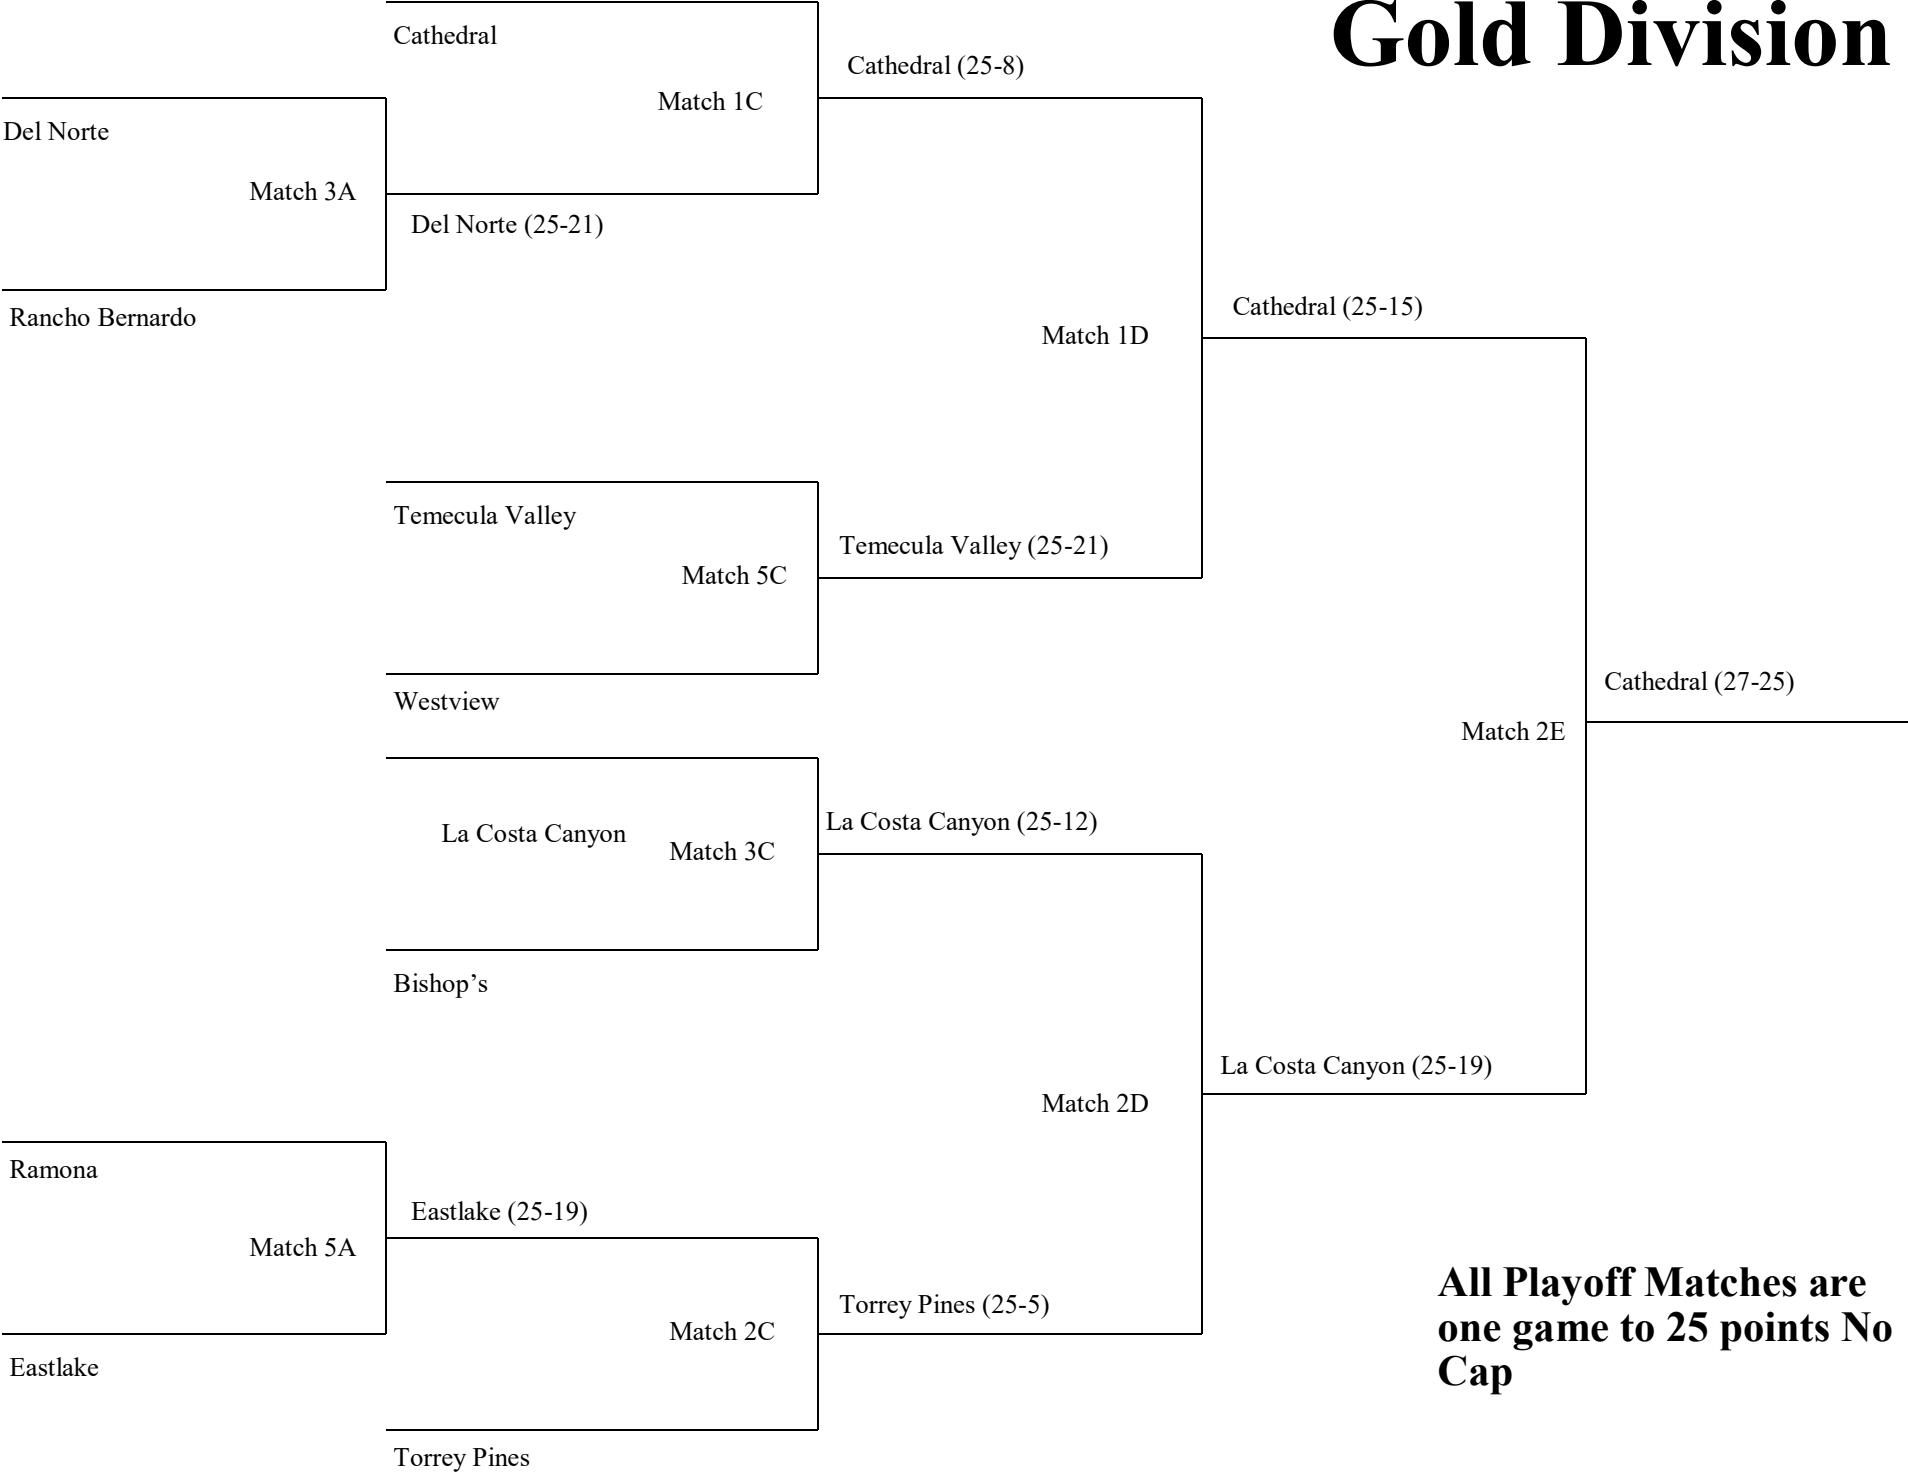

# Gold Division

**All Playoff Matches are  
one game to 25 points No  
Cap**