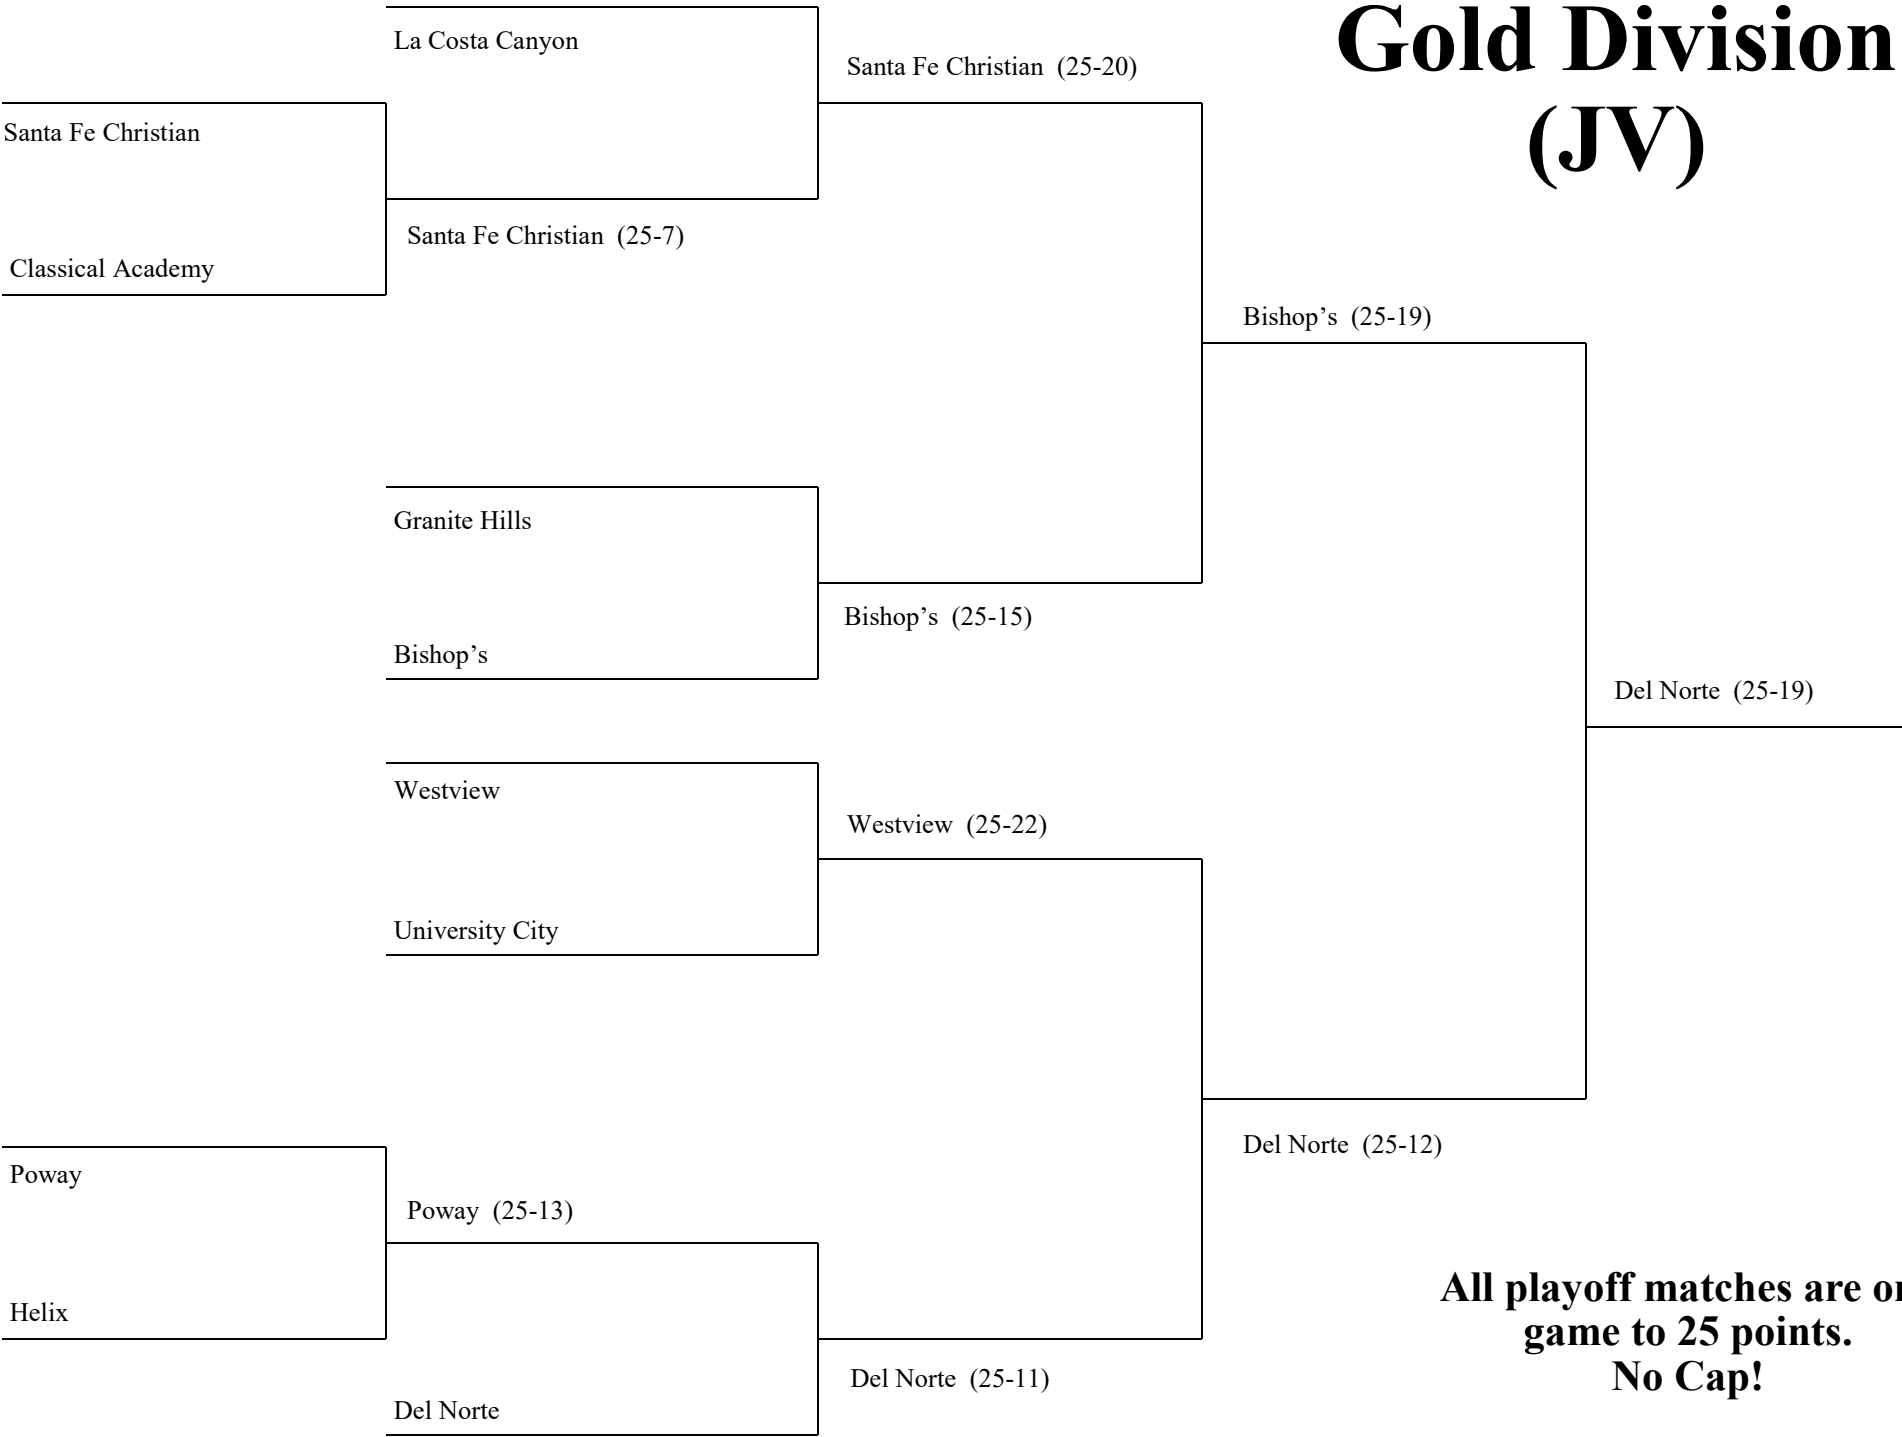

Gold Division (JV)

**All playoff matches are one game to 25 points.
No Cap!**