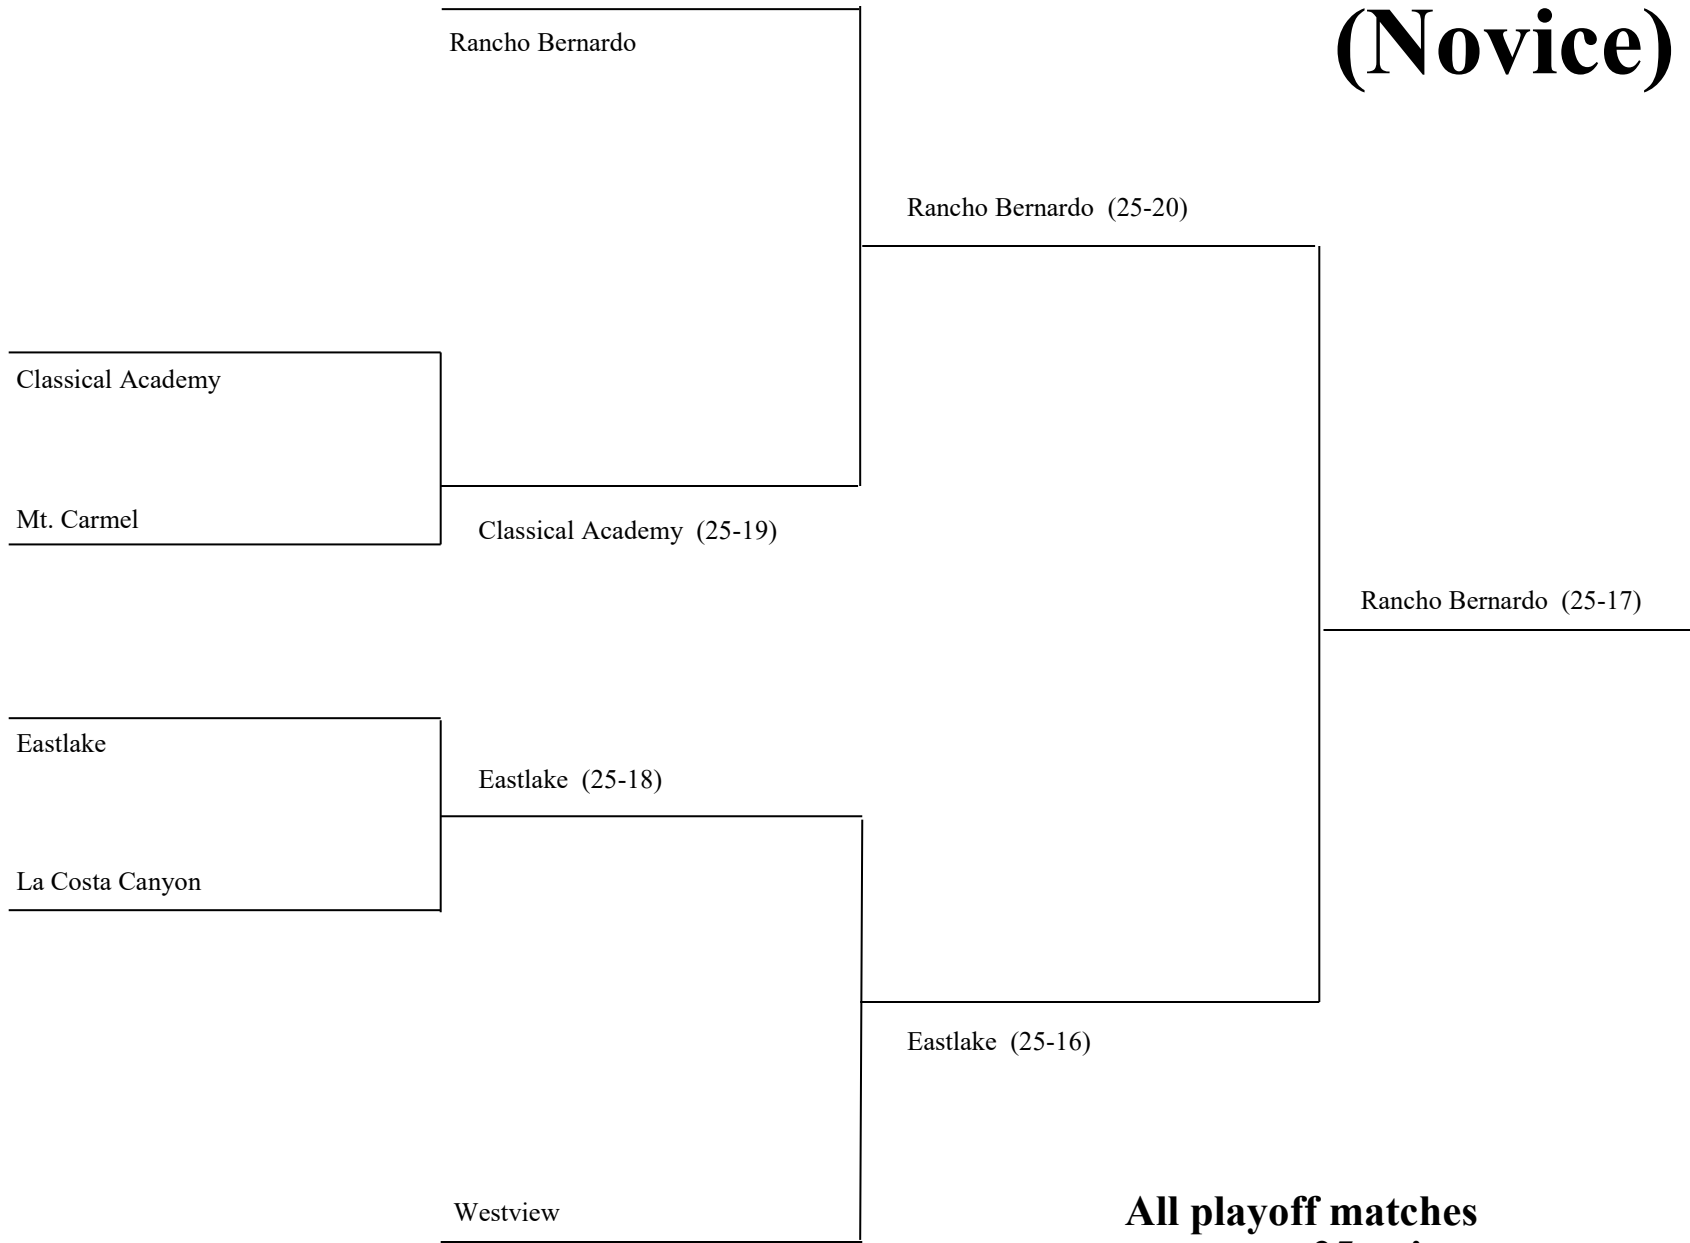

Gold Division (Novice)

**All playoff matches
are one game to 25 points.
No Cap!**