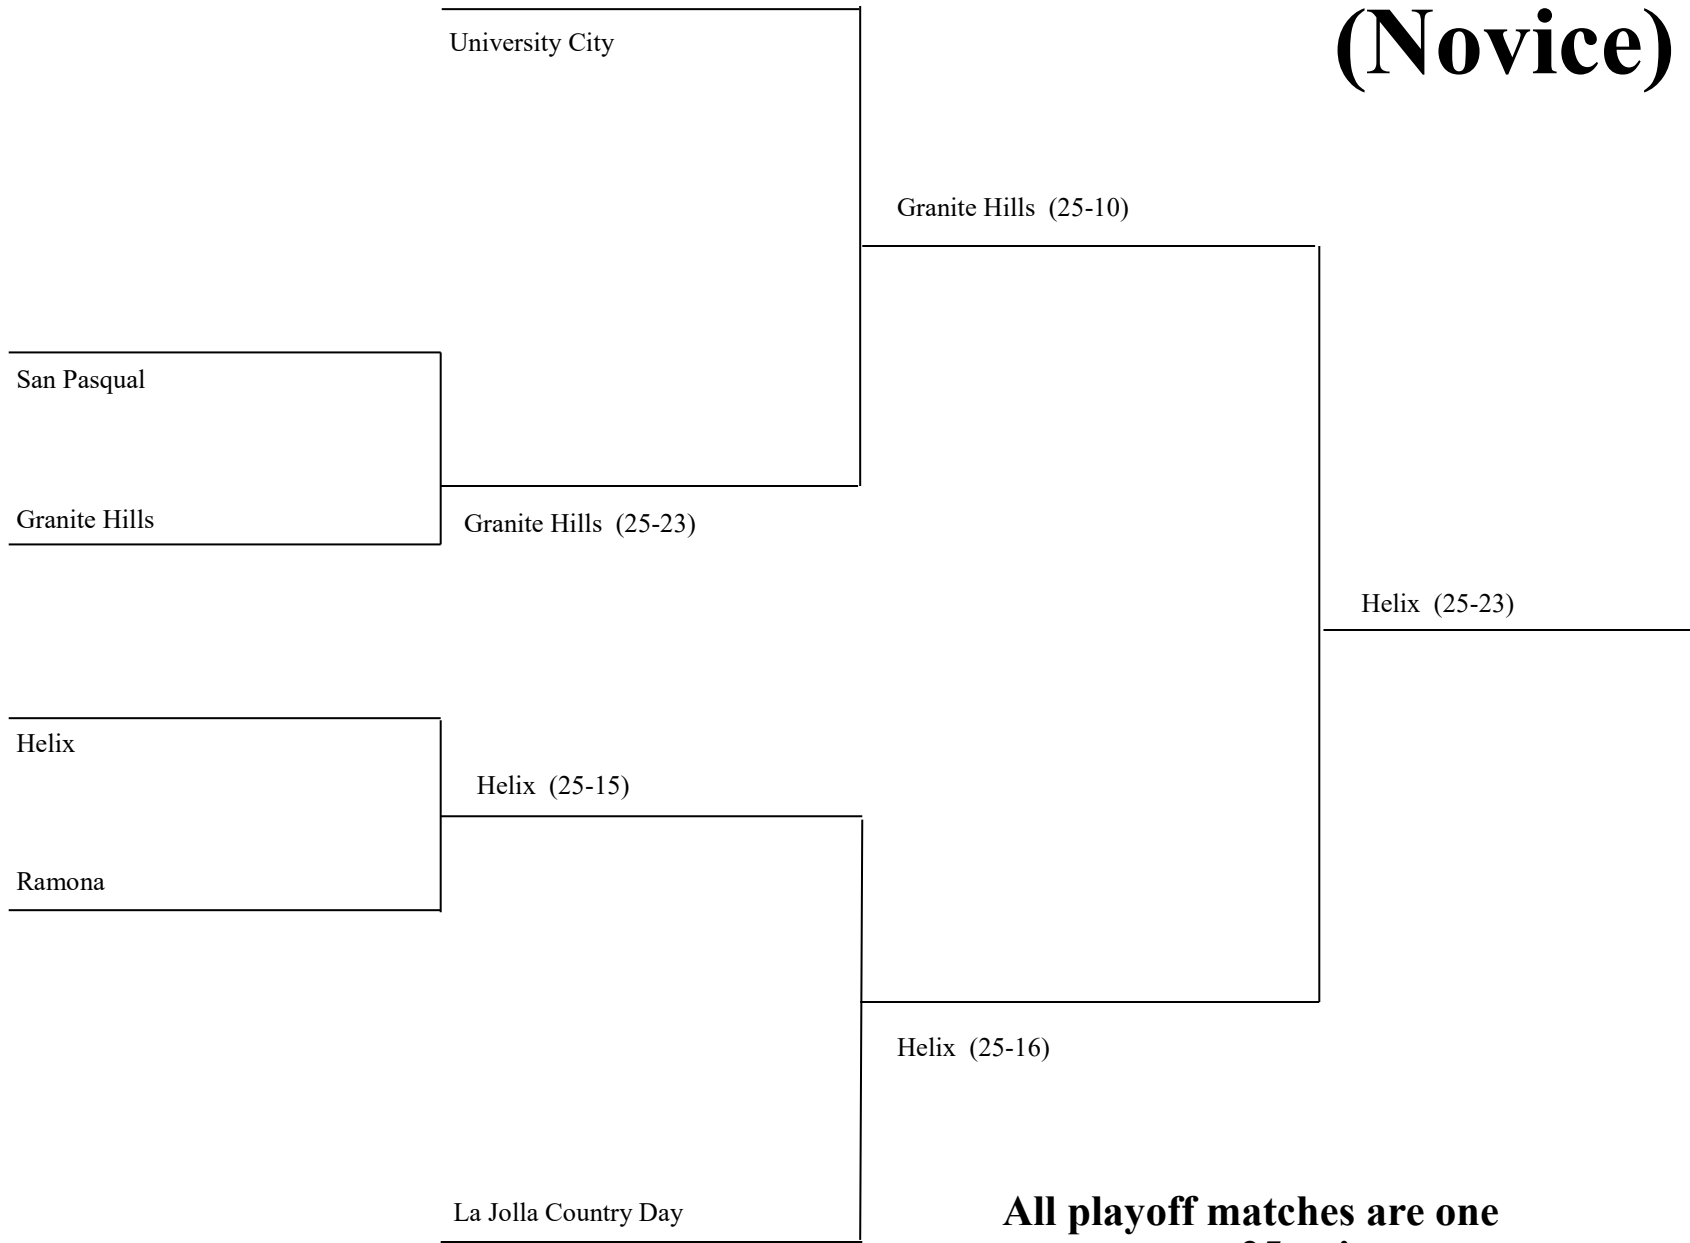

Silver Division (Novice)

**All playoff matches are one
game to 25 points.
No Cap!**