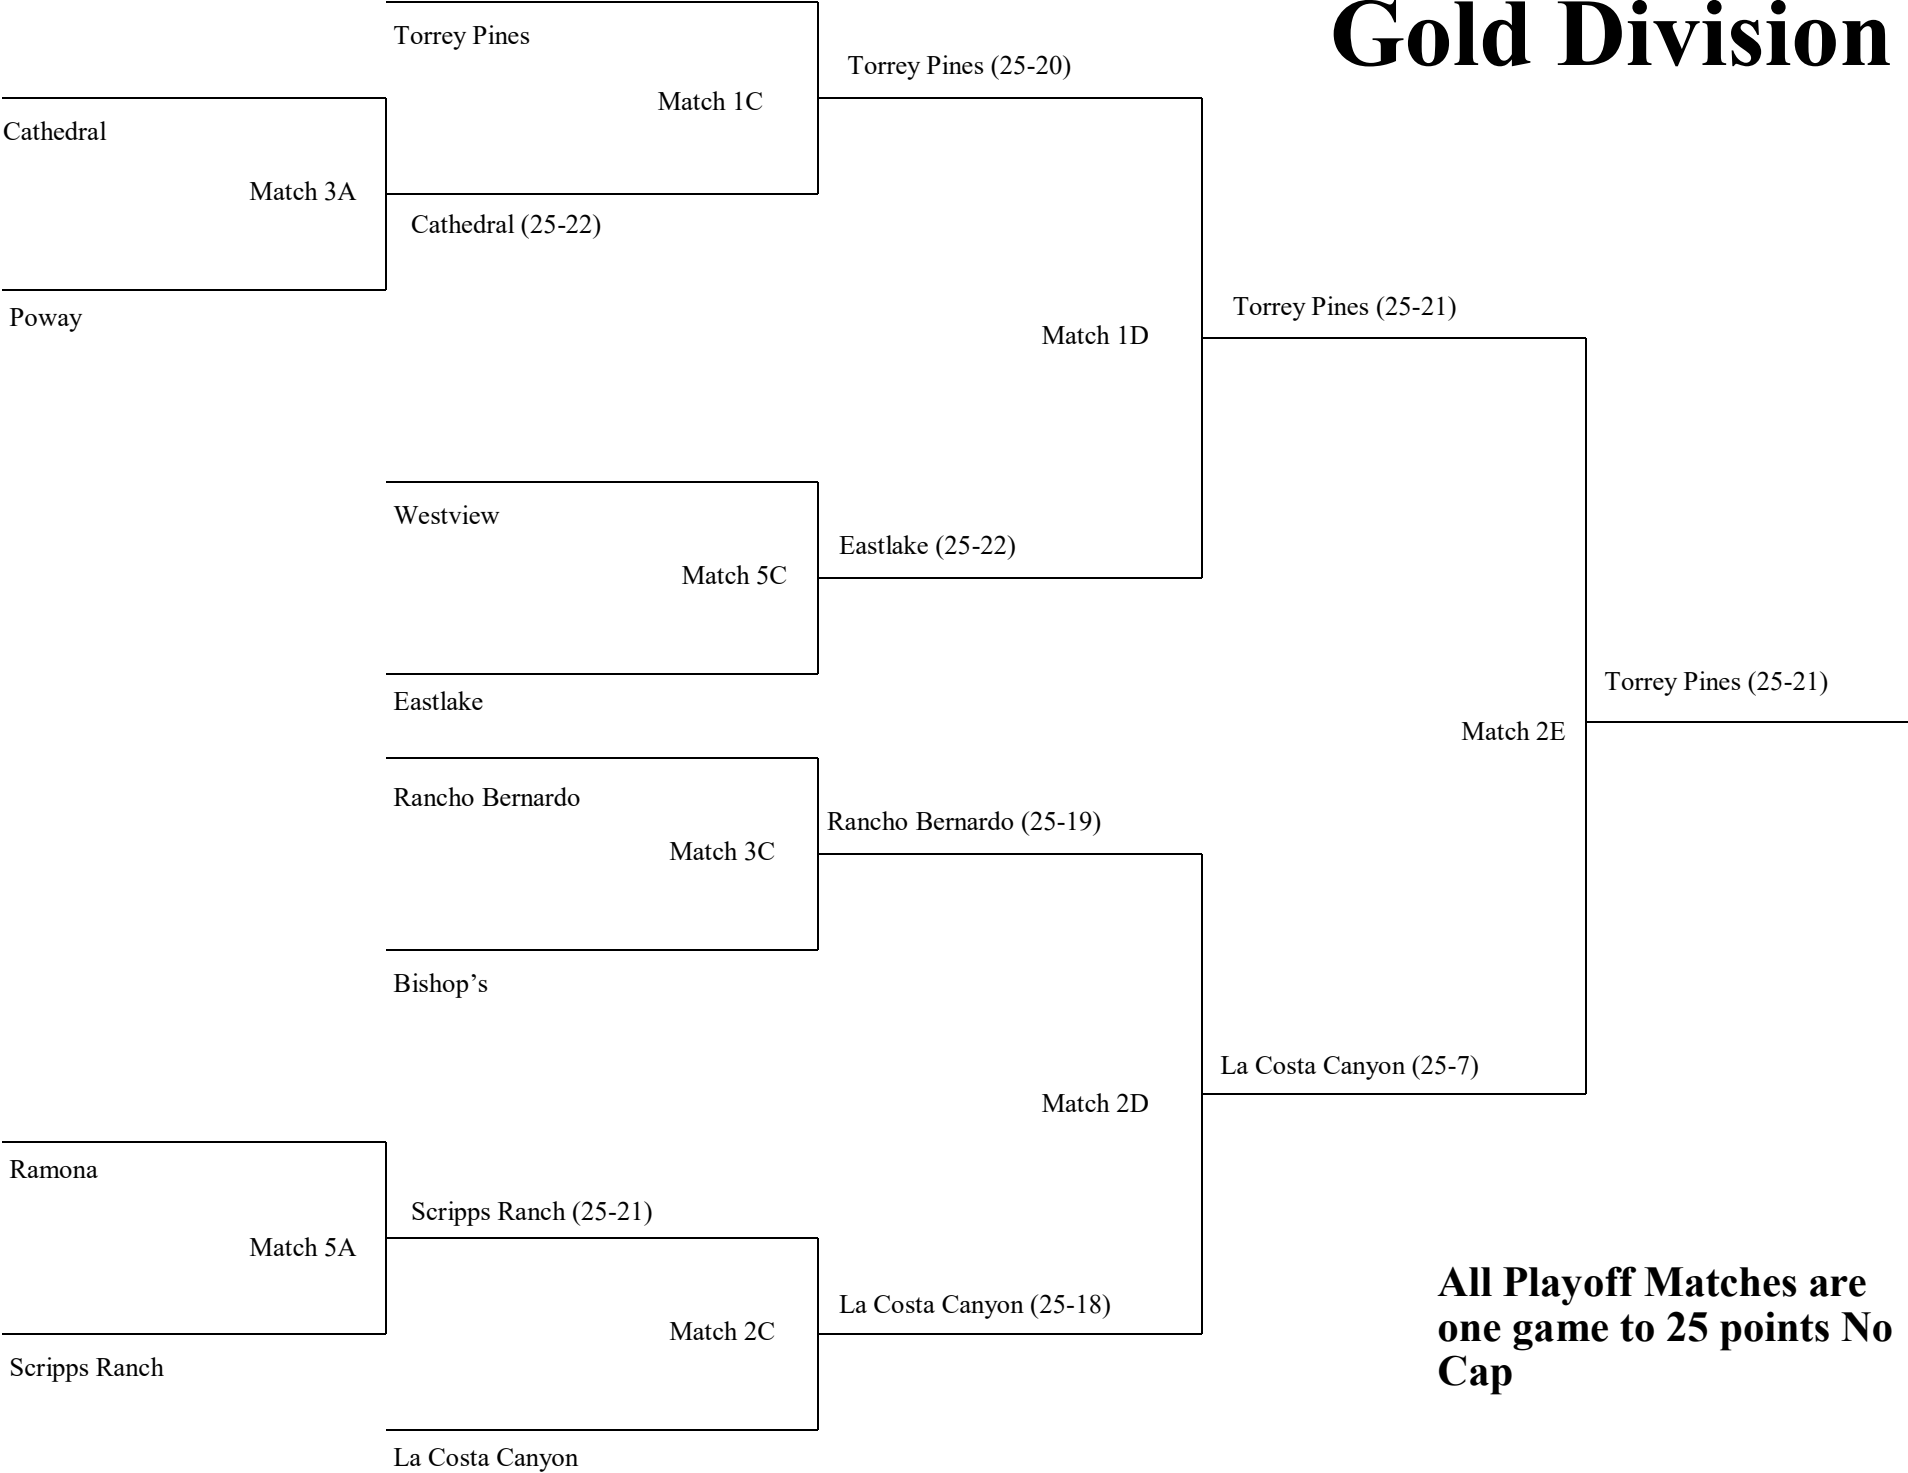

Gold Division

**All Playoff Matches are
one game to 25 points No
Cap**